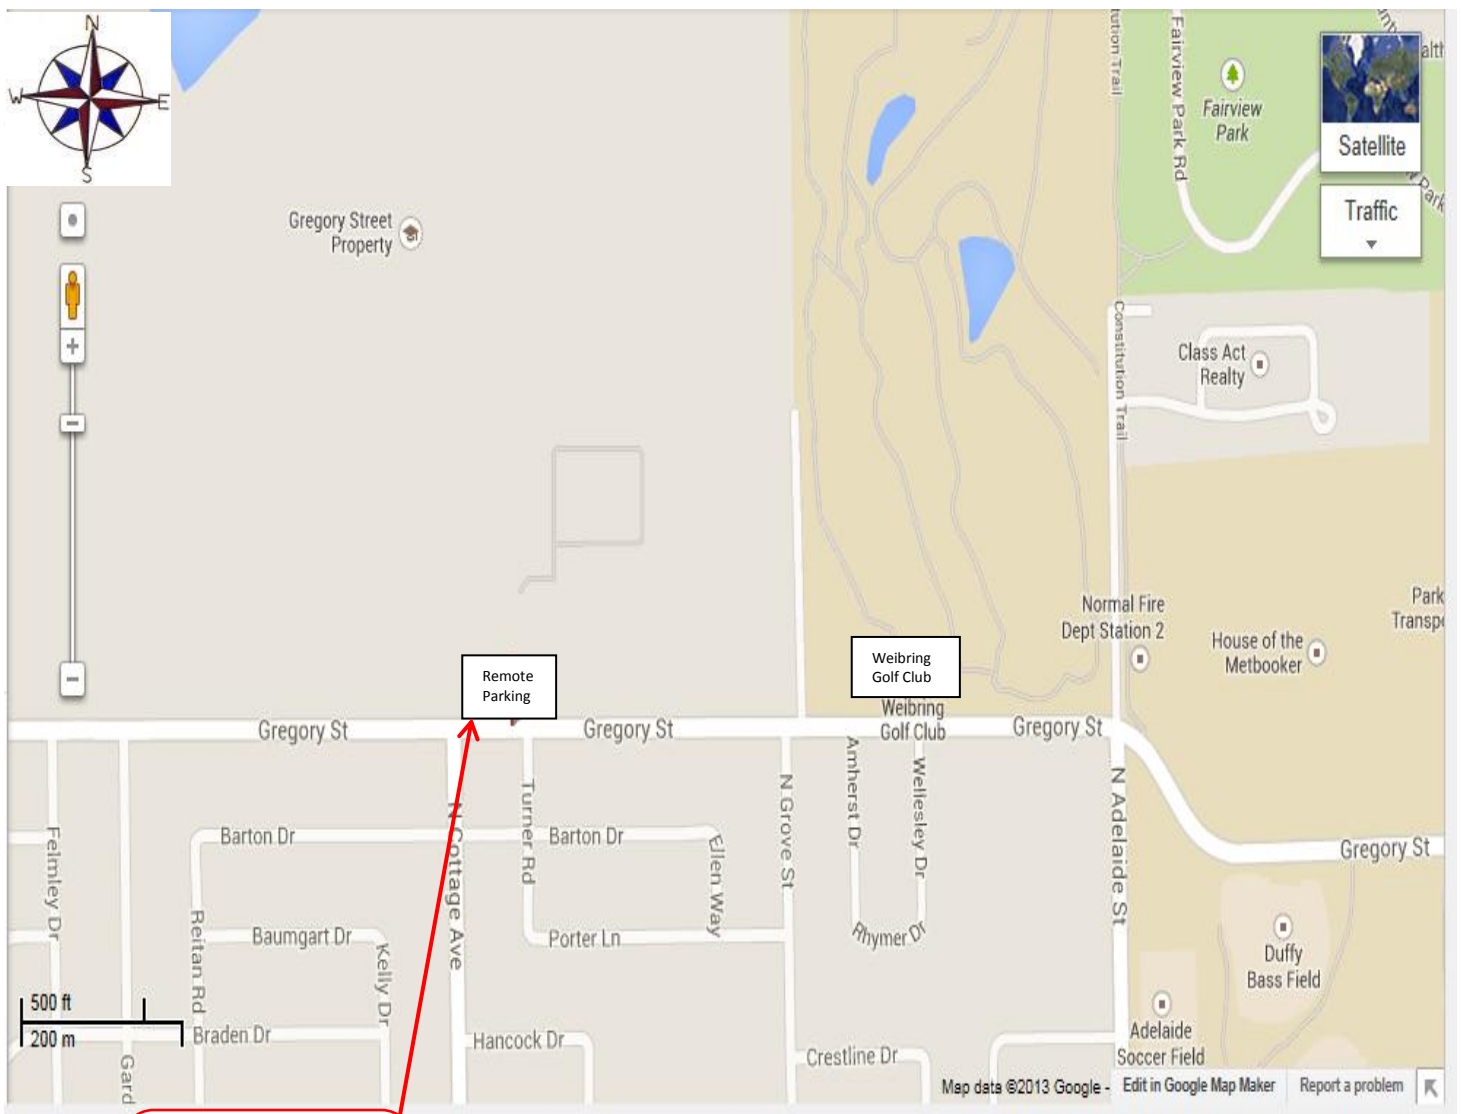

IHSA Boys' Golf State Finals

Class 2A – Weibring Golf Club, Illinois State University

Parking Information

The Weibring Golf Club has again created a parking area for fans attending this year's tournament. The area is located just west of the golf course on Gregory Street. A shuttle service will be available to transport fans back to the clubhouse and various locations throughout the course. Fans approaching the Weibring Golf Club from Main Street should continue past the golf course to the remote lot. This lot is virtually right on the course, and we think will be a benefit to your fans. The parking areas located adjacent to the clubhouse and the university residence driveway will be reserved for vehicles with the appropriate parking credentials. . There is limited street parking on Gregory Street west of the West Entrance to the golf course. Fans are reminded that street parking must be done legally; otherwise guests will be ticketed or towed.

**Parking for
IHSA Class
2A Boys Golf**